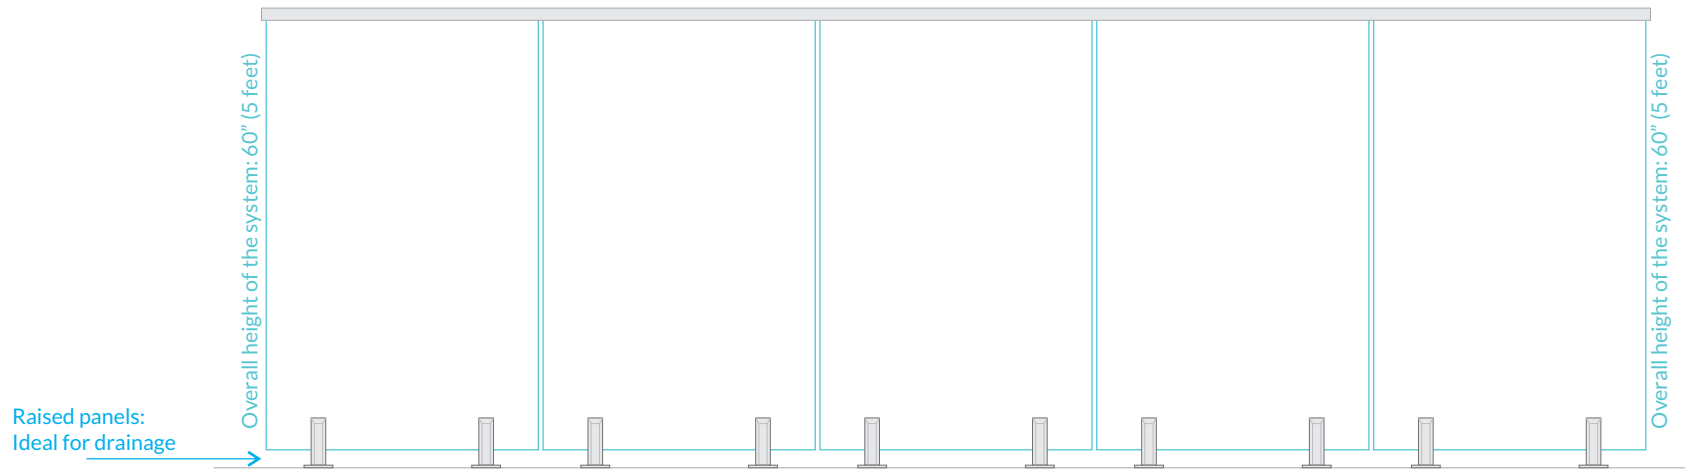

Example of Glass Railings around Pools

Version with top cap rails

2205 'Duplex or Surgical' grade Stainless Steel 'Spigot' Clamps

Even more resistant than 316 'Marine' grade Stainless Steel

Example of Glass Railings around Pools

Version with laminated panels / no top cap rails

Example of Glass Gate installed on a Glass Fence around a Pool