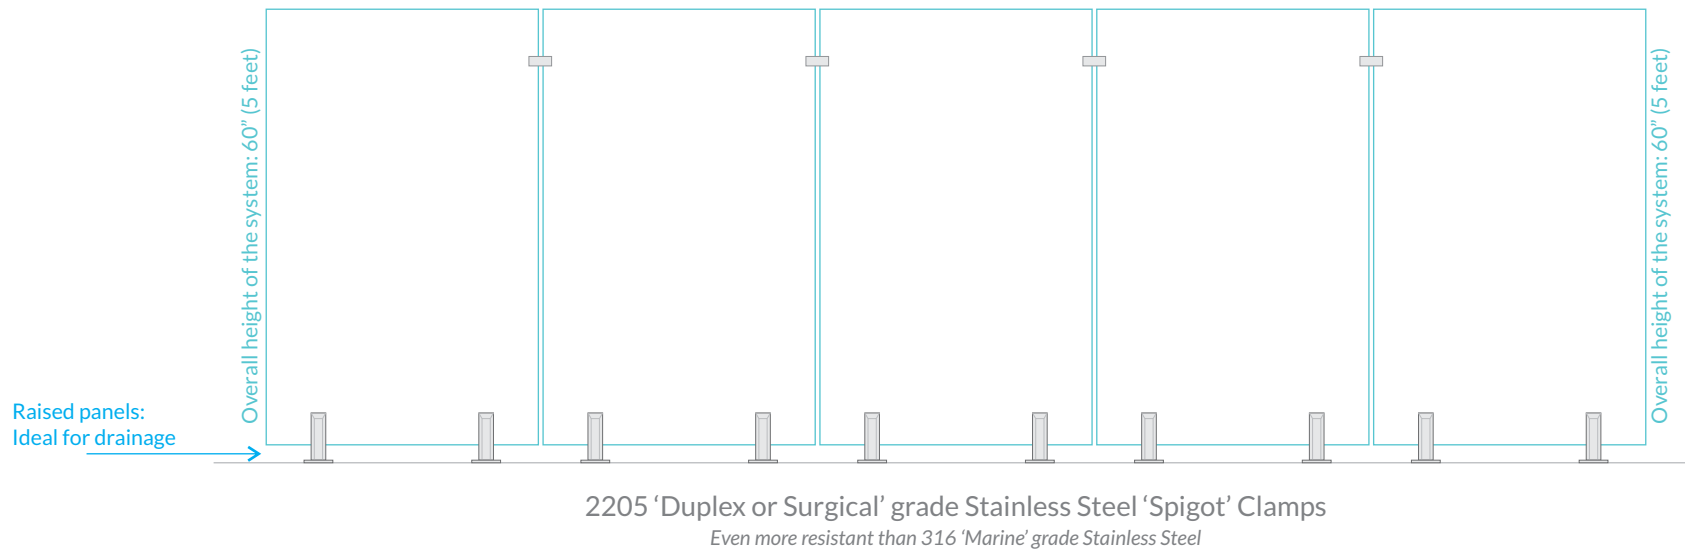

Example of Glass Railings around Pools

Version with top cap rails

2205 'Duplex or Surgical' grade Stainless Steel 'Spigot' Clamps

Even more resistant than 316 'Marine' grade Stainless Steel

Example of Glass Railings around Pools

Version with laminated panels / no top cap rails

Example of Glass Gate installed on a Glass Fence around a Pool